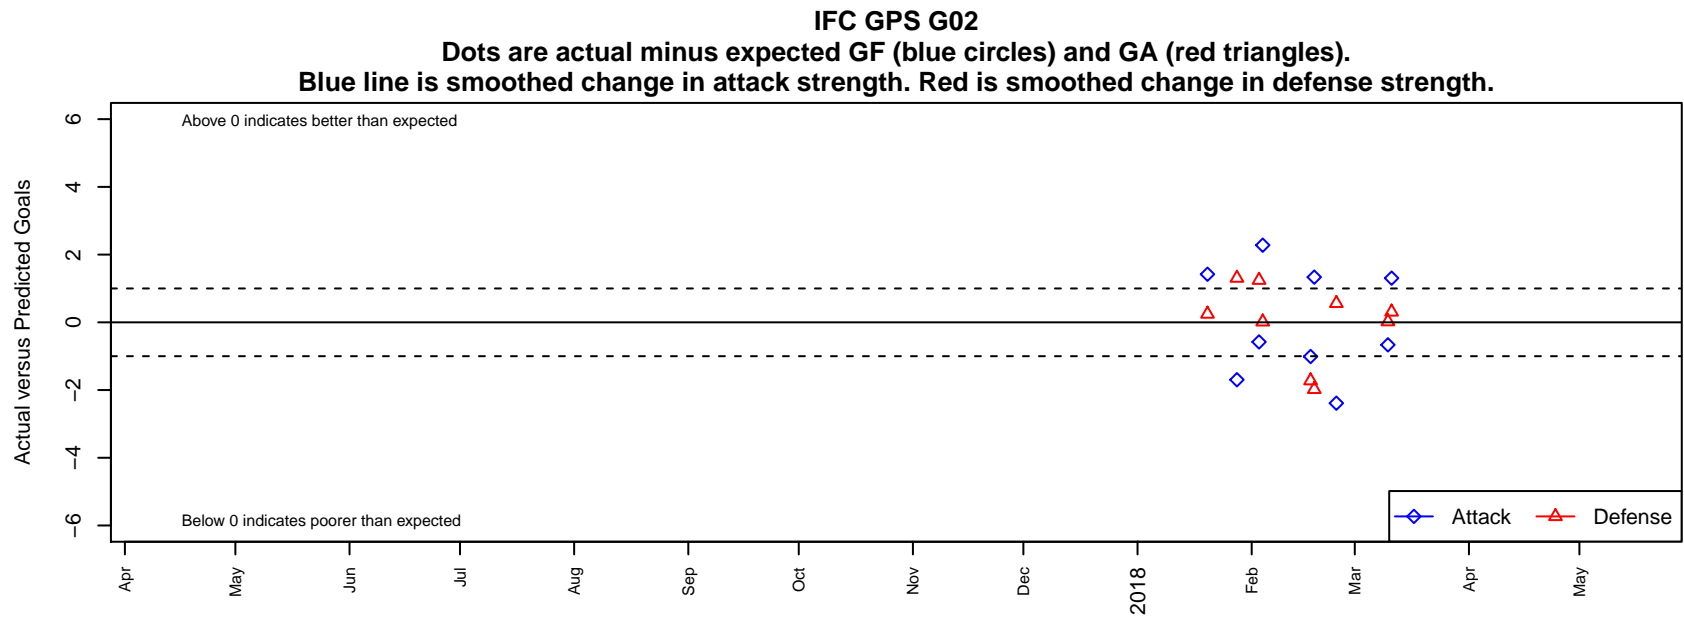

# IFC GPS G02

, OR  
G02 total strength=1581  
attack=27.76 defense=8.09  
spr league = PTT Win G02 Premier

alt names used:  
IFC 02G GPS  
IFC 03G GPS FWRL

Venues played:  
2017 PTT Winter G02 Premier

**attack and defense variance (black dot)  
relative to other teams  
and top 10 in region**

**attack and defense rating  
relative to others at age  
and all opponents in last 13 months**

**Performance relative to 13 month average**

**Performance relative to 13 month average**

<b>date</b>	<b>home</b>		<b>away</b>		<b>venue</b>	<b>pred.home</b>	<b>pred.away</b>
2018-03-11	IFC GPS G02	7	NEU White G02	1	2017 PTT Winter G02 Premier	5.70	1.31
2018-03-10	IFC GPS G02	1	Westside Timbers Copa TS G02	1	2017 PTT Winter G02 Premier	1.67	1.02
2018-02-24	FC Portland Navy G02	1	IFC GPS G02	0	2017 PTT Winter G02 Premier	1.56	2.39
2018-02-18	Westside Timbers Copa TS G02	3	IFC GPS G02	3	2017 PTT Winter G02 Premier	1.02	1.67
2018-02-17	IFC GPS G02	1	ETFC Force Black G02	4	2017 PTT Winter G02 Premier	2.01	2.28
2018-02-04	IFC GPS G02	8	Bend FC Timbers Black G02	1	2017 PTT Winter G02 Premier	5.72	1.02
2018-02-03	Eastside Timbers Red G02	1	IFC GPS G02	1	2017 PTT Winter G02 Premier	2.25	1.58
2018-01-28	NEU White G02	0	IFC GPS G02	4	2017 PTT Winter G02 Premier	1.31	5.70
2018-01-20	IFC GPS G02	3	Eastside Timbers Red G02	2	2017 PTT Winter G02 Premier	1.58	2.25