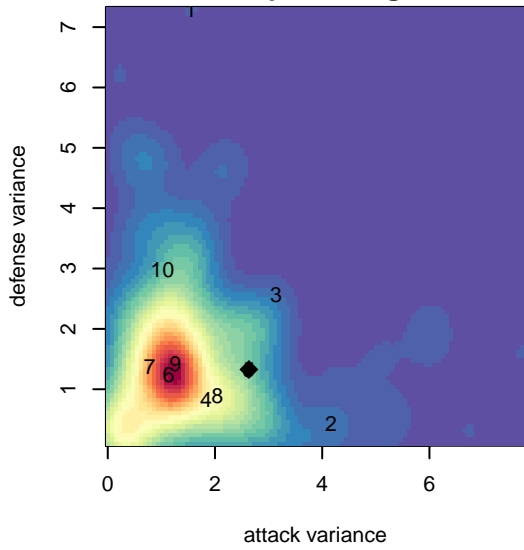

# IFC GPS G02

, OR  
G02 total strength=1581  
attack=27.76 defense=8.09  
spr league = PTT Win G02 Premier

alt names used:  
IFC 02G GPS  
IFC 03G GPS FWRL

Venues played:  
2017 PTT Winter G02 Premier

**attack and defense variance (black dot)  
relative to other teams  
and top 10 in region**

**attack and defense rating  
relative to others at age  
and all opponents in last 13 months**

**Performance relative to 13 month average**

**Performance relative to 13 month average**

<b>date</b>	<b>home</b>		<b>away</b>		<b>venue</b>	<b>pred.home</b>	<b>pred.away</b>
2018-03-11	IFC GPS G02	7	NEU White G02	1	2017 PTT Winter G02 Premier	5.70	1.31
2018-03-10	IFC GPS G02	1	Westside Timbers Copa TS G02	1	2017 PTT Winter G02 Premier	1.67	1.02
2018-02-24	FC Portland Navy G02	1	IFC GPS G02	0	2017 PTT Winter G02 Premier	1.56	2.39
2018-02-18	Westside Timbers Copa TS G02	3	IFC GPS G02	3	2017 PTT Winter G02 Premier	1.02	1.67
2018-02-17	IFC GPS G02	1	ETFC Force Black G02	4	2017 PTT Winter G02 Premier	2.01	2.28
2018-02-04	IFC GPS G02	8	Bend FC Timbers Black G02	1	2017 PTT Winter G02 Premier	5.72	1.02
2018-02-03	Eastside Timbers Red G02	1	IFC GPS G02	1	2017 PTT Winter G02 Premier	2.25	1.58
2018-01-28	NEU White G02	0	IFC GPS G02	4	2017 PTT Winter G02 Premier	1.31	5.70
2018-01-20	IFC GPS G02	3	Eastside Timbers Red G02	2	2017 PTT Winter G02 Premier	1.58	2.25